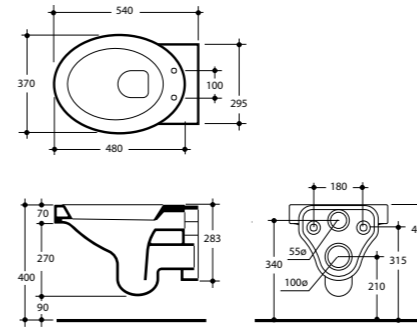

frontale
front view

laterale
side view