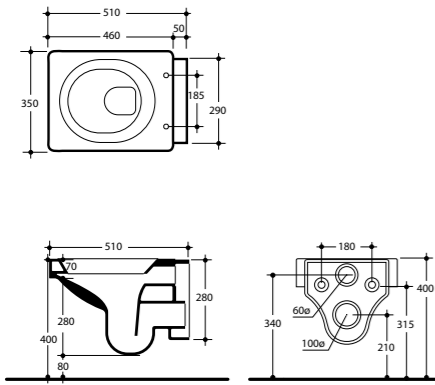

20 3524 bidet rettangolare sospeso monoforo
rectangular one hole wall hung bidet

3521 bidet rettangolare monoforo
rectangular one hole bidet

23 3525 bidet ovale sospeso monoforo
oval one hole wall hung bidet

3520 bidet ovale monoforo
oval one hole bidet

21 3522 vaso rettangolare unico monoblocco scarico a parete "P" completo di curva tecnica per scarico scolo "S".
rectangular close coupled wc pan wall outlet with waste pipe ?oor outlet

24 3517 vaso ovale unico monoblocco scarico a parete "P" completo di curva tecnica per scarico scolo "S".
oval close coupled wc pan wall outlet with waste pipe ?oor outlet